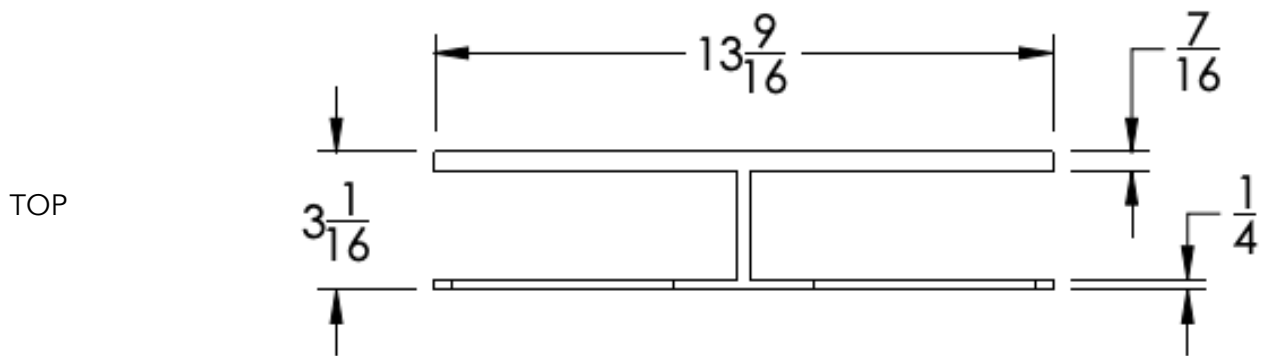

Dimensions in inches

NOTE: Dimensions subject to change without notice.