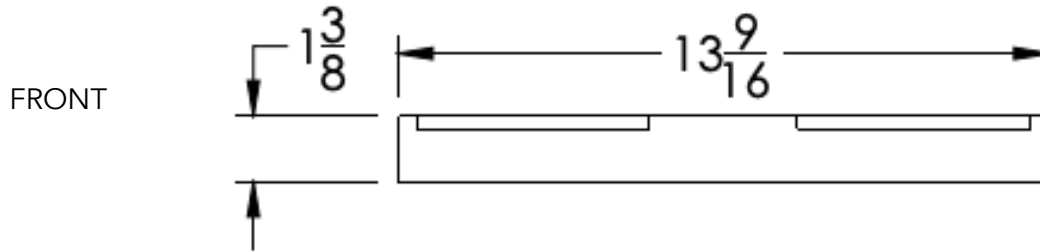

Dimensions in inches

NOTE: Dimensions subject to change without notice.