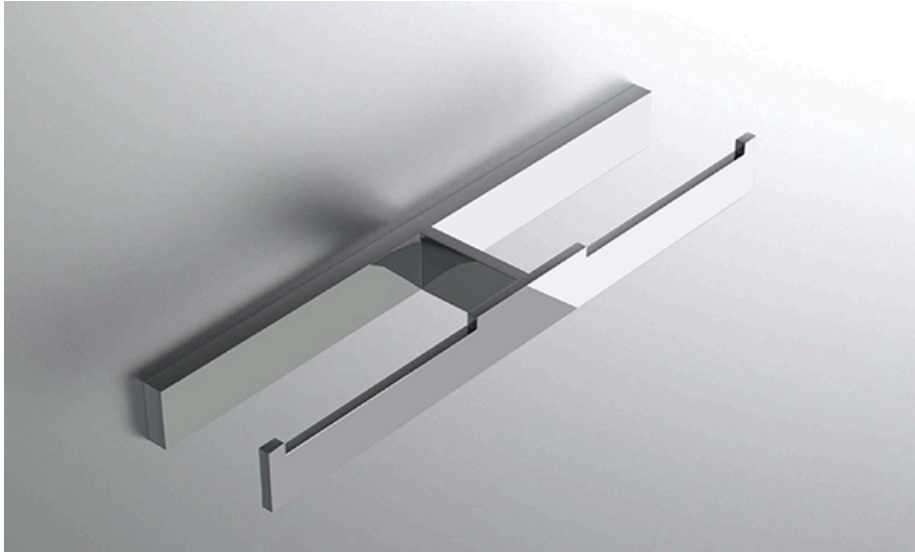

### FEATURES

- Premium 304 Grade Stainless Steel
- Solid Mount Construction
- Concealed Installation Hardware
- State of the art wall anchors included for installation on Dry wall or Tile