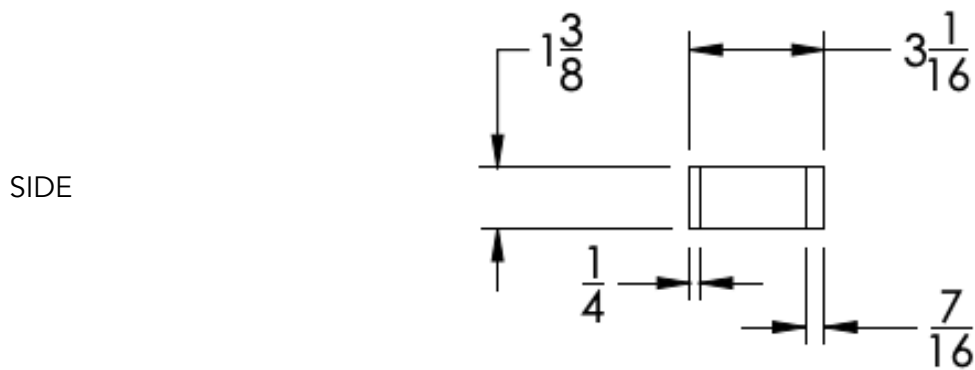

Dimensions in inches

NOTE: Dimensions subject to change without notice.